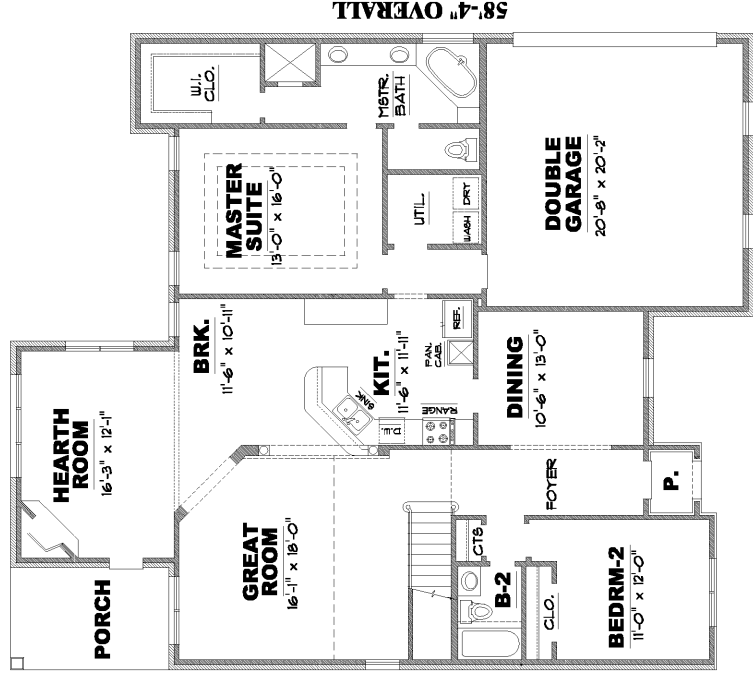

Creative HOME DESIGNS, Inc.

Memphis Nashville Murfreesboro
(901) 386-3660 • (615) 370-4481 • (615) 890-2855

NAHB

LIVING AREA DOWN: ----- 1923
LIVING AREA UP: ----- 652
TOTAL LIVING AREA: ----- 2527
FUTURE: ----- 396

50'-0" OVERALL

FIRST FLOOR PLAN

58'-4" OVERALL

SECOND FLOOR PLAN

PLAN# 23-28A1
ELEV. A

Copyright By Creative Home Designs, Inc. All Rights Reserved