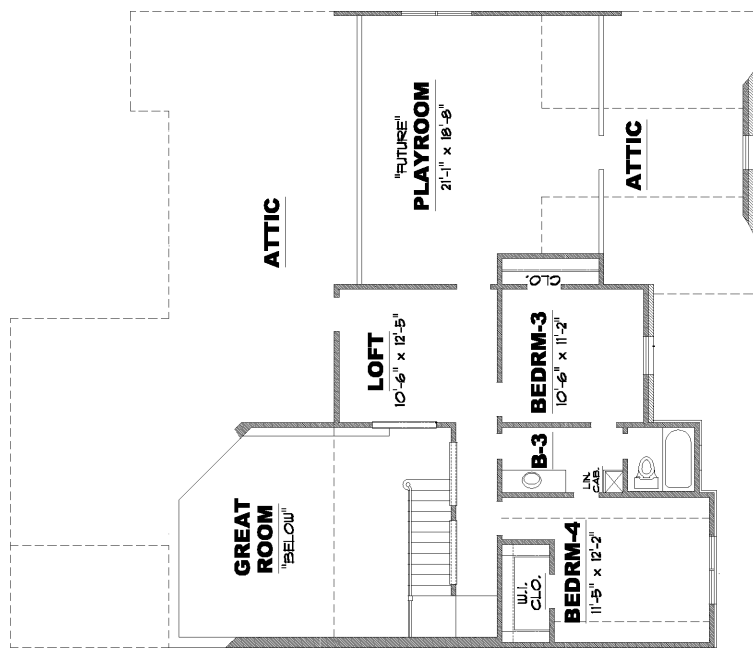

50'-0" OVERALL

FIRST FLOOR PLAN

58'-4" OVERALL

SECOND FLOOR PLAN

PLAN# 23-28A1
ELEV. A

Copyright By Creative Home Designs, Inc. All Rights Reserved