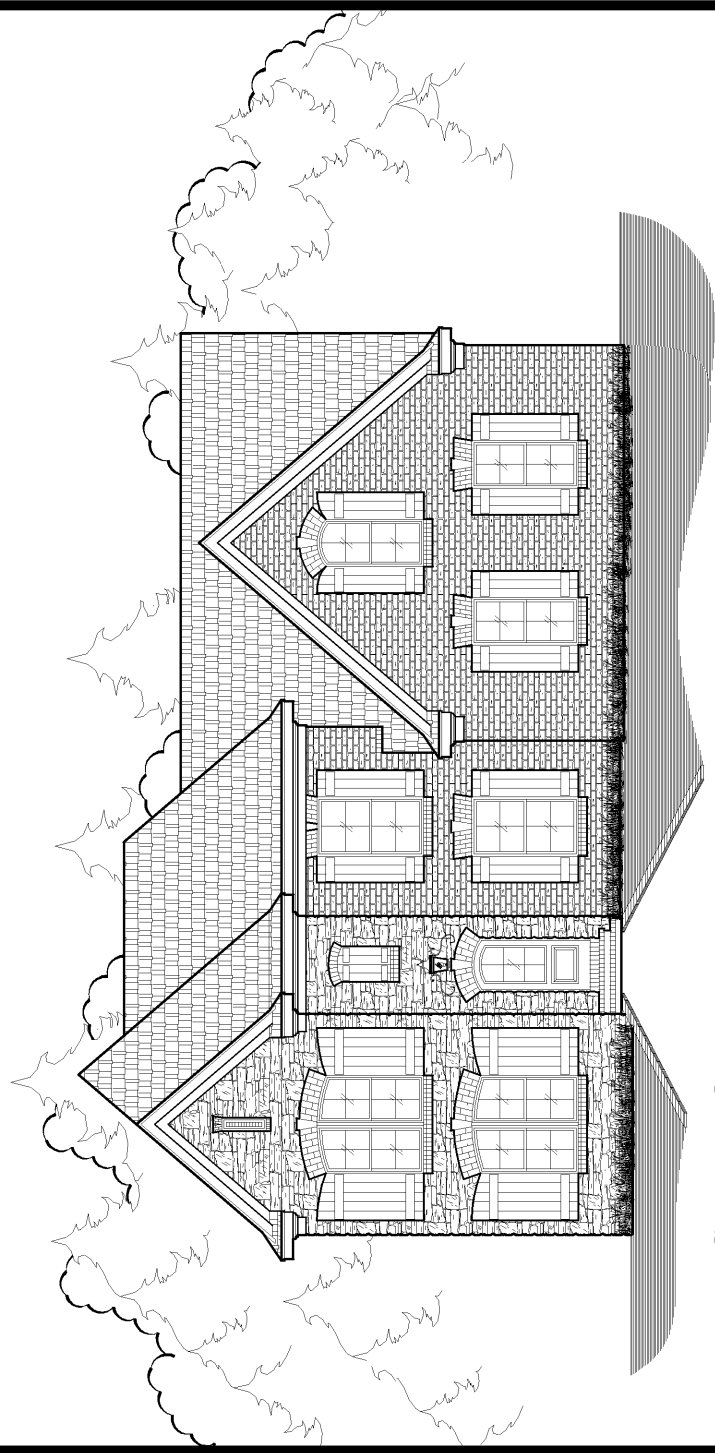

Creative HOME DESIGNS, Inc.

Memphis Nashville Murfreesboro
(901) 386-3660 • (615) 370-4481 • (615) 890-2855

NAHB

LIVING AREA DOWN: ----- 1923
LIVING AREA UP: ----- 652
TOTAL LIVING AREA: ----- 2527
FUTURE: ----- 396

50'-0" OVERALL

FIRST FLOOR PLAN

58'-4" OVERALL

SECOND FLOOR PLAN

PLAN# 23-28A1
ELEV. A

Copyright By Creative Home Designs, Inc. All Rights Reserved