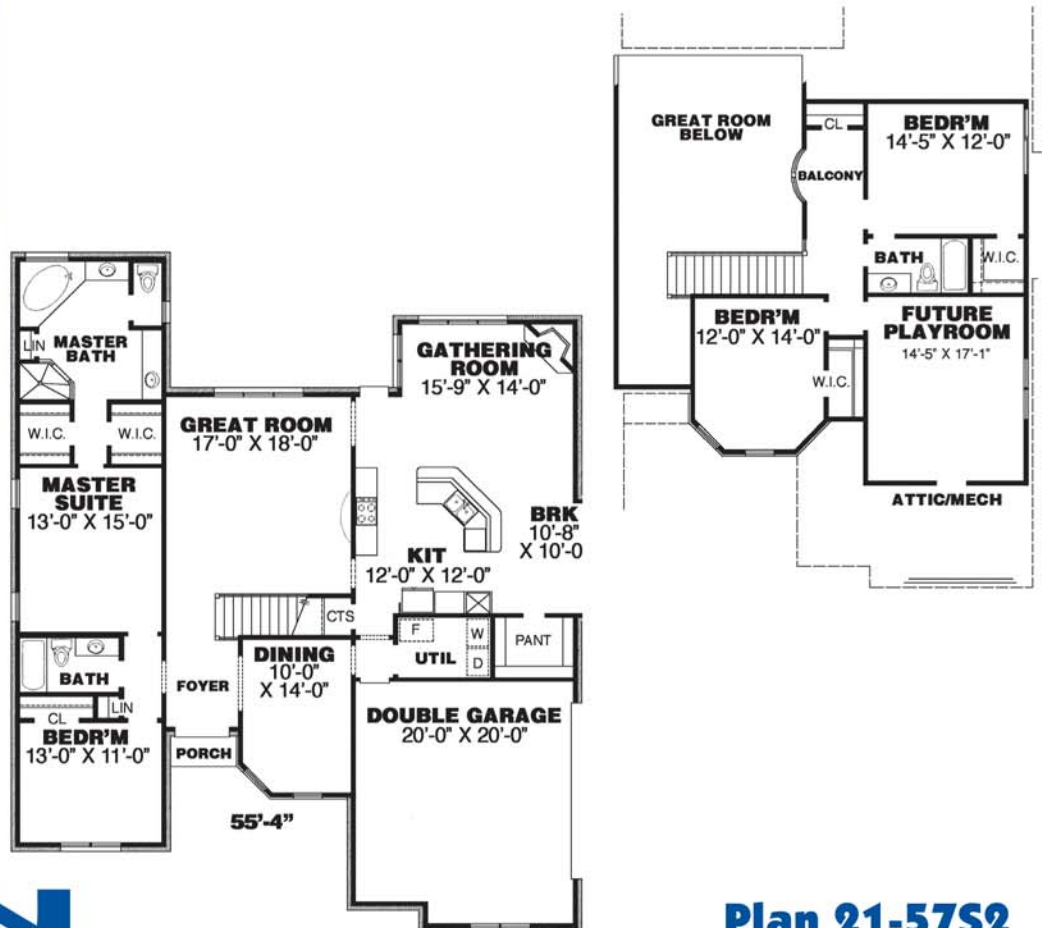

Taos II

Living down: 2102
Living up: 596
Total living: 2698
Future playroom: 259

Copyright © by Creative Home Designs, Inc.: These plans are protected under the Federal Copyright Laws. All rights reserved.

Floor plan dimensions are approximate. Consult working drawings for actual dimensions and information. Elevations are artists' conceptions.

Homes Built By

Plan 21-57S2

Stone is an upgrade feature