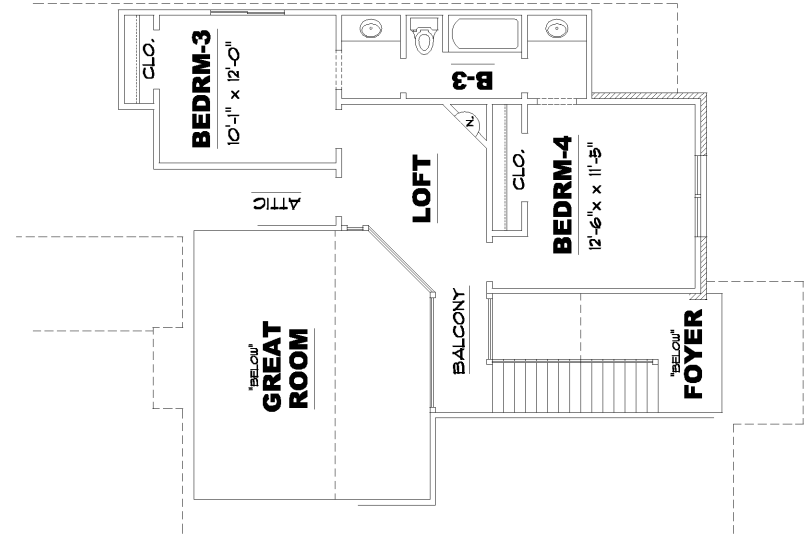

Creative

HOME DESIGNS, Inc.

Member

NAHB

Memphis (901) 386-3660 • Nashville (615) 370-4481 • Murfreesboro (615) 890-2855

LIVING AREA DOWN: ----- 1799
LIVING AREA UP: ----- 608
TOTAL LIVING AREA: ----- 2407

44'-3" OVERALL
FIRST FLOOR PLAN

SECOND FLOOR PLAN
PLAN# 21-55 D

Copyright © By Creative Home Designs, Inc. All Rights Reserved