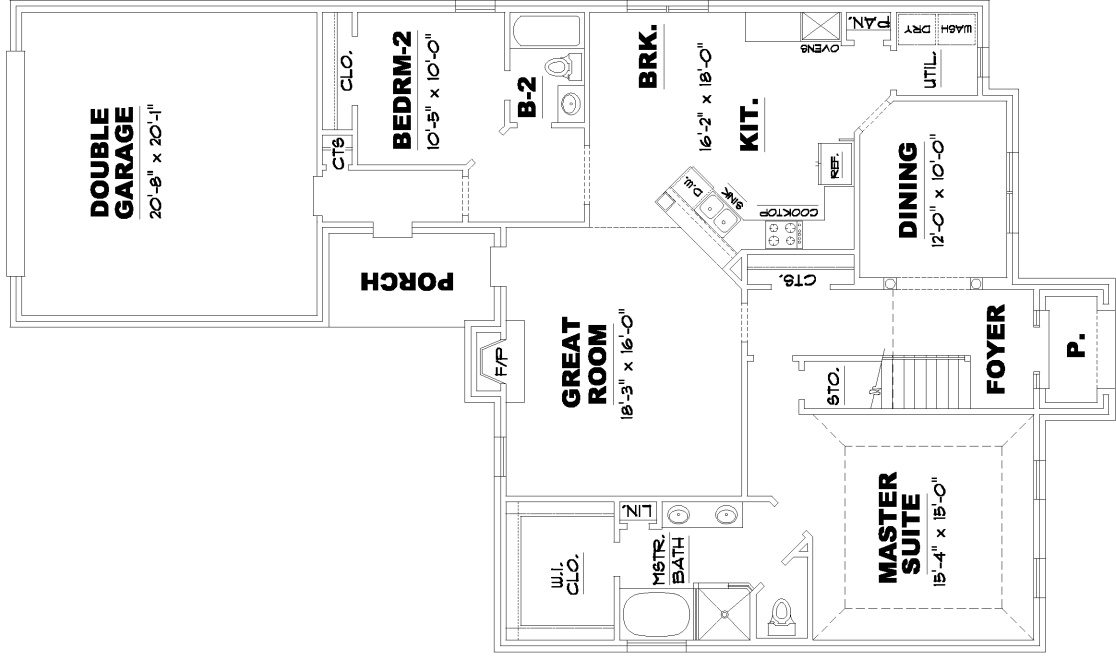

Creative

HOME DESIGNS, Inc.

Member

NAHB

Memphis (901) 386-3660 • Nashville (615) 370-4481 • Murfreesboro (615) 890-2855

LIVING AREA DOWN: ----- 1799
LIVING AREA UP: ----- 608
TOTAL LIVING AREA: ----- 2407

44'-3" OVERALL
FIRST FLOOR PLAN

SECOND FLOOR PLAN
PLAN# 21-55 D

Copyright © By Creative Home Designs, Inc. All Rights Reserved