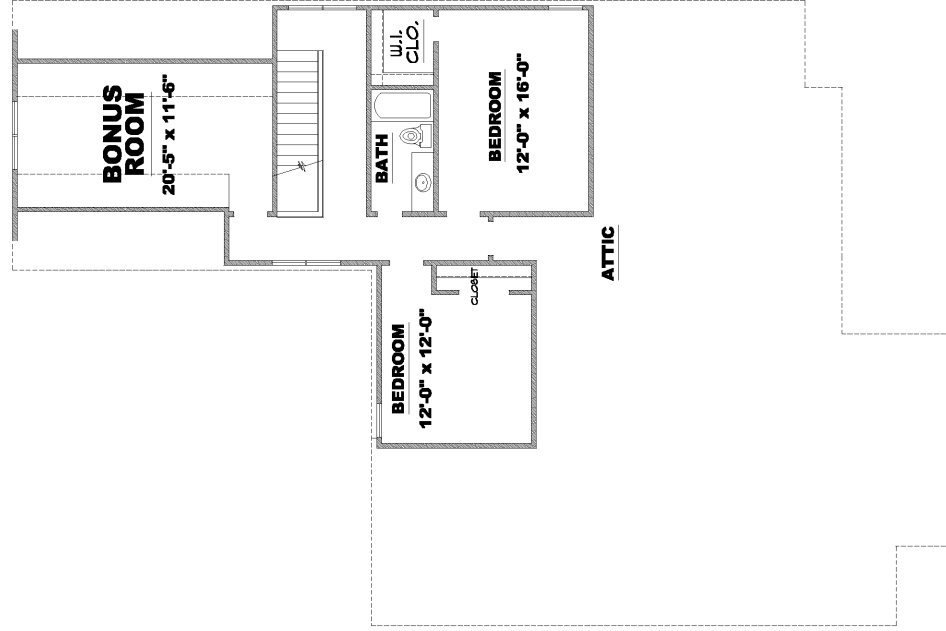

Creative

HOME DESIGNS, Inc.

Member

NAHB

Memphis Murfreesboro
(901) 386-3660 • (615) 890-2855

LIVING AREA DOWN: ----- 2053

FUTURE AREA UP: ----- 894

TOTAL LIVING AREA: ----- 2947

FIRST FLOOR PLAN

SECOND FLOOR PLAN

PLAN # 26-58

ELEVATION "B"

Copyright © By Creative Home Designs, Inc. All Rights Reserved