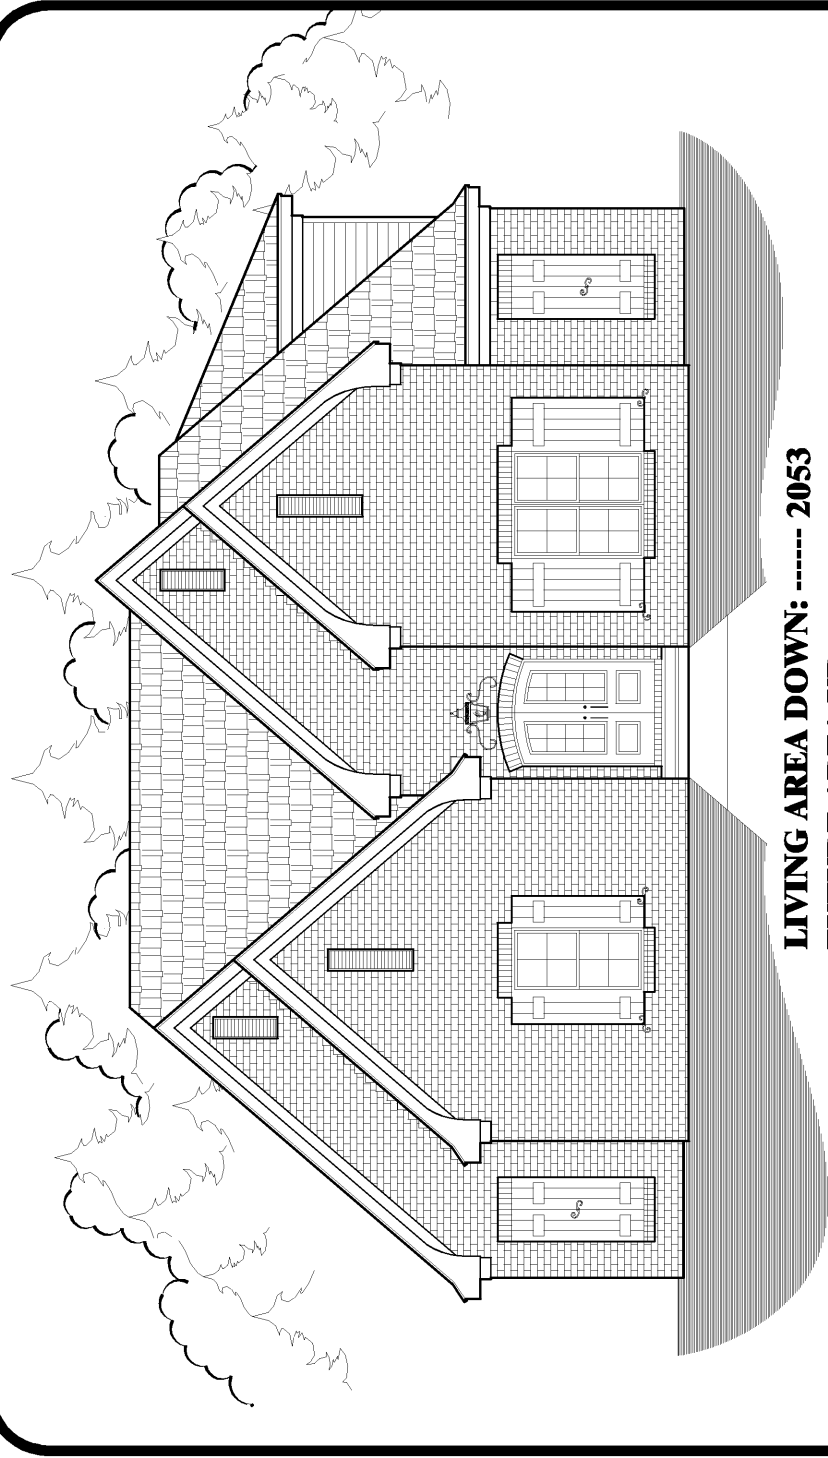

Creative

HOME DESIGNS, Inc.

Member

NAHB

Memphis Murfreesboro
(901) 386-3660 • (615) 890-2855

LIVING AREA DOWN: ----- 2053

FUTURE AREA UP: ----- 894

TOTAL LIVING AREA: ----- 2947

FIRST FLOOR PLAN

SECOND FLOOR PLAN

PLAN # 26-58

ELEVATION "B"

Copyright © By Creative Home Designs, Inc. All Rights Reserved