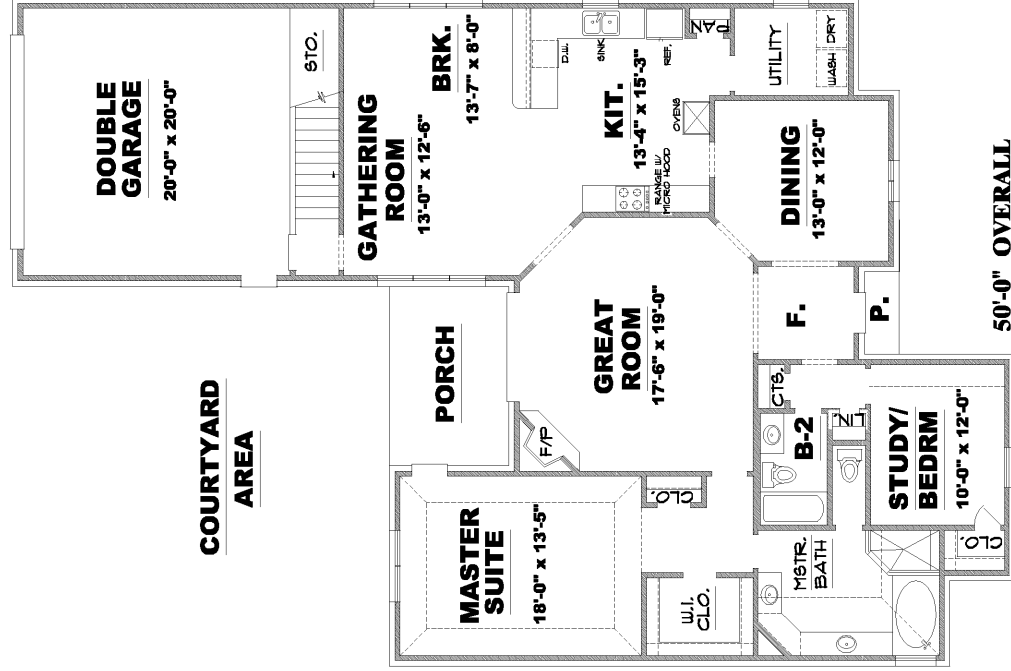

Creative

HOME DESIGNS, Inc.

Member

NAHB

Memphis Murfreesboro
(901) 386-3660 • (615) 890-2855

LIVING AREA DOWN: ----- 2053

FUTURE AREA UP: ----- 894

TOTAL LIVING AREA: ----- 2947

FIRST FLOOR PLAN

SECOND FLOOR PLAN

PLAN # 26-58

ELEVATION "B"

Copyright © By Creative Home Designs, Inc. All Rights Reserved