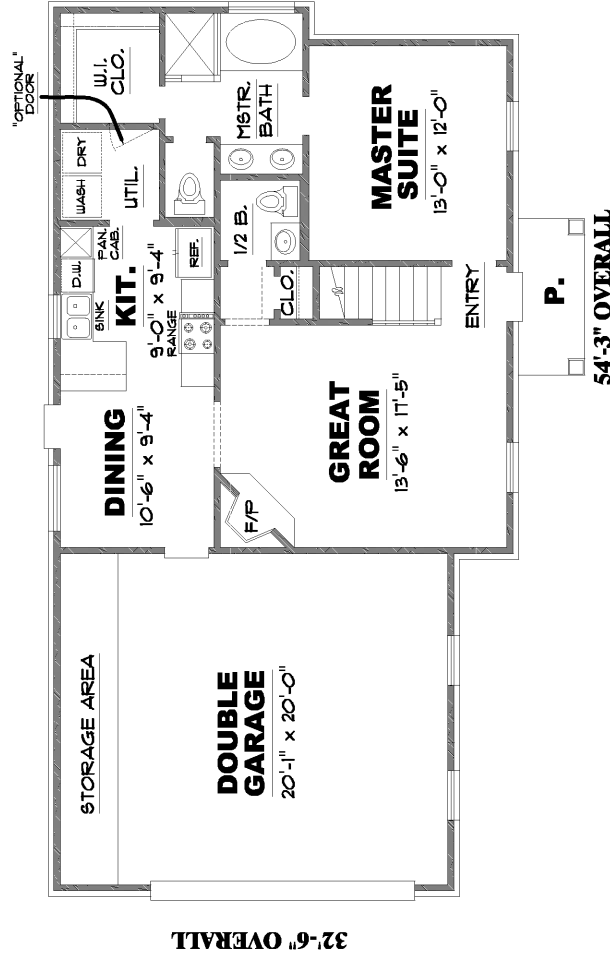

# HOME DESIGNS, Inc.

Member

Memphis  
(901) 386-3660

Murfreesboro  
(615) 890-2855

NAHB

**FIRST FLOOR PLAN**

**LIVING AREA DOWN: ----- 931**  
**LIVING AREA UP: ----- 611**  
**TOTAL LIVING AREA: ----- 1542**  
**FUTURE AREA UP: ----- 293**

**PLAN# 14-80 A**

**ELEVATION "B"**

Copyright © By Creative Home Designs, Inc. All Rights Reserved