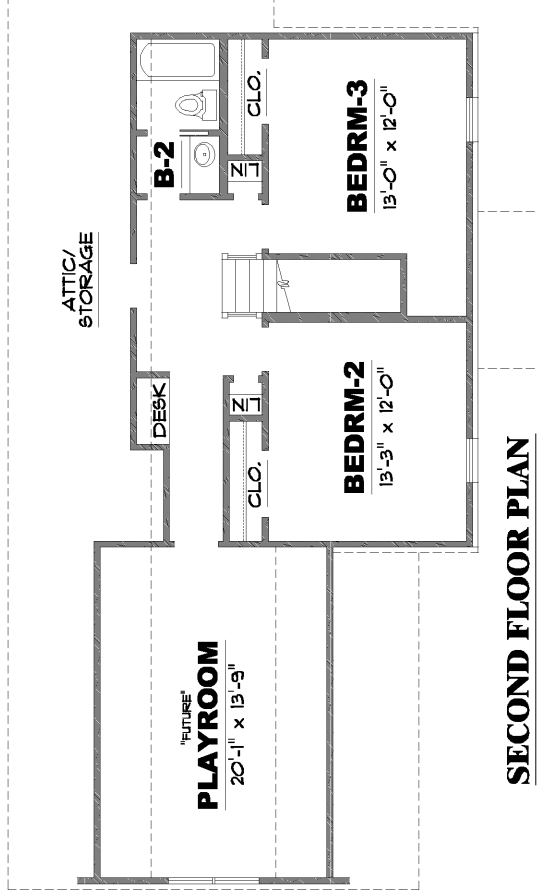

# HOME DESIGNS, Inc.

Member

Memphis  
(901) 386-3660

Murfreesboro  
(615) 890-2855

NAHB

**FIRST FLOOR PLAN**

**LIVING AREA DOWN: ----- 931**  
**LIVING AREA UP: ----- 611**  
**TOTAL LIVING AREA: ----- 1542**  
**FUTURE AREA UP: ----- 293**

**PLAN# 14-80 A**

**ELEVATION "B"**

Copyright © By Creative Home Designs, Inc. All Rights Reserved