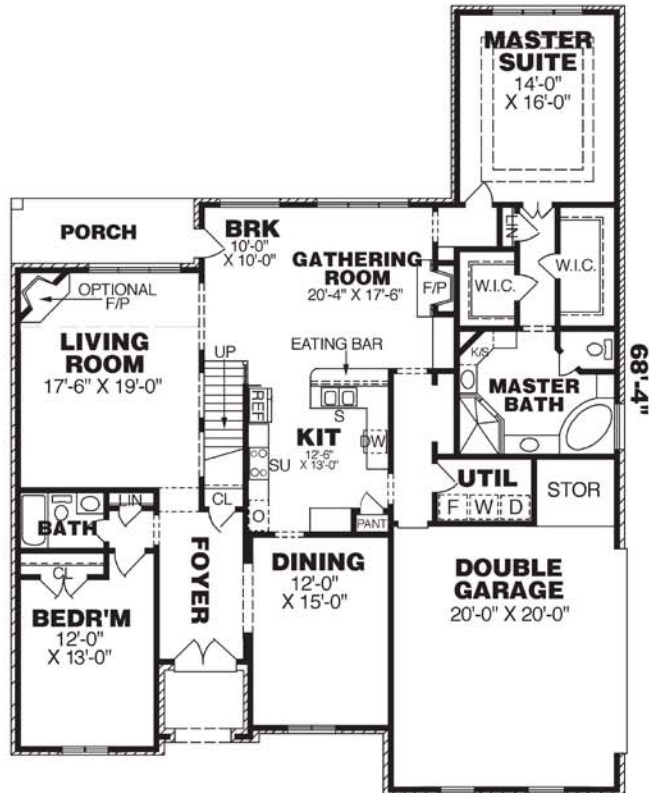

# Evergreen

**Elevation F**

**Living down: 2377**  
**Living up: 737**  
**Total living: 3114**  
**Future playroom: 412**

Copyright © by Creative Home Designs, Inc.: These plans are protected under the Federal Copyright Laws. All rights reserved.

Floor plan dimensions are approximate. Consult working drawings for actual dimensions and information. Elevations are artists' conceptions.

Homes Built By

**Plan 29-39R**

Stone is an upgrade feature

Floor plan and square footage might vary slightly