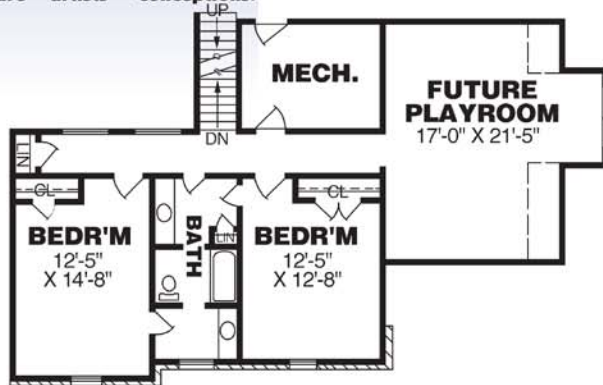

# Evergreen

**Elevation F**

**Living down: 2377**  
**Living up: 737**  
**Total living: 3114**  
**Future playroom: 412**

Copyright © by Creative Home Designs, Inc.: These plans are protected under the Federal Copyright Laws. All rights reserved.

Floor plan dimensions are approximate. Consult working drawings for actual dimensions and information. Elevations are artists' conceptions.

Homes Built By

**Plan 29-39R**

Stone is an upgrade feature

Floor plan and square footage might vary slightly