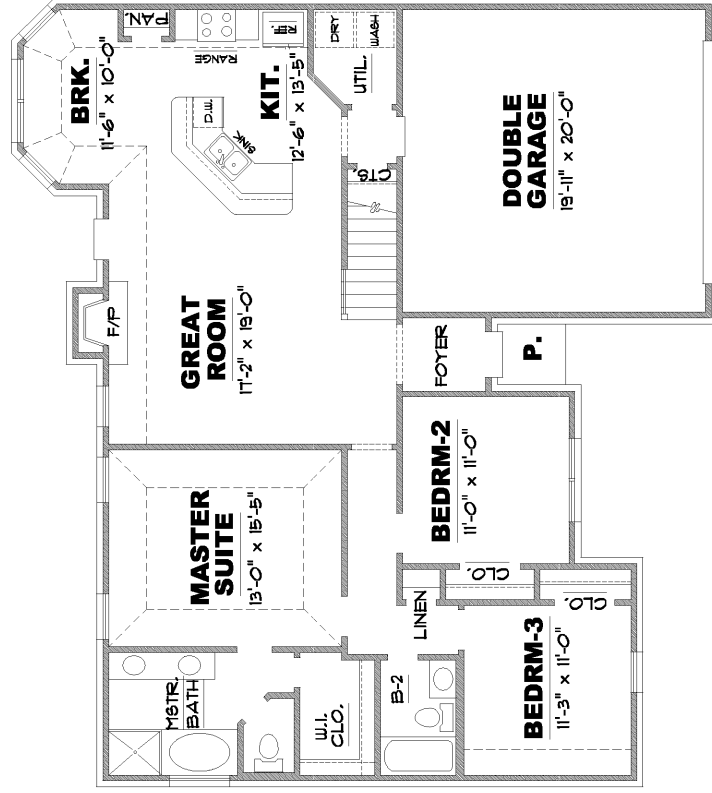

Creative HOME DESIGNS, Inc.

Memphis Murfreesboro
(901) 386-3660 • (615) 890-2855

NAHB

46'-7" OVERALL

52'-1" OVERALL

FIRST FLOOR PLAN

LIVING AREA DOWN: ----- 1521
LIVING AREA UP: ----- 17

TOTAL LIVING AREA: ----- 1538

OPTIONAL GAMEROOM: --- 255