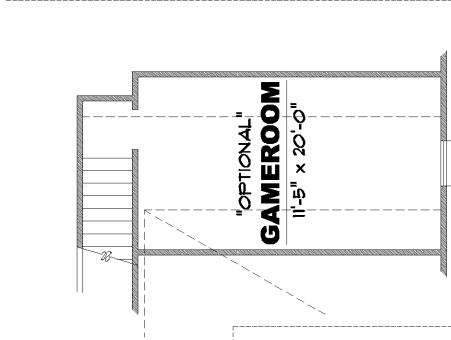

## FIRST FLOOR PLAN

LIVING AREA DOWN: ----- 1521  
LIVING AREA UP: ----- 17

TOTAL LIVING AREA: ----- 1538

OPTIONAL GAMEROOM: --- 255