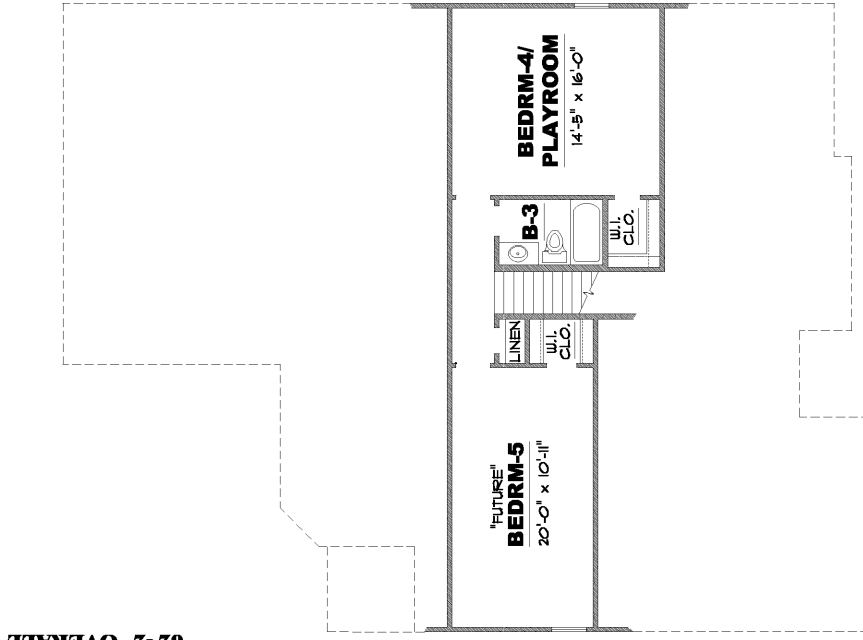

Creative HOME DESIGNS, Inc.

Memphis Murfreesboro
(901) 386-3660 • (615) 890-2855

Member
NAHB

LIVING AREA DOWN: ----- 2000
LIVING AREA UP: ----- 385
TOTAL LIVING AREA: ----- 2385
FUTURE AREA UP: ----- 266

PLAN# 23-27