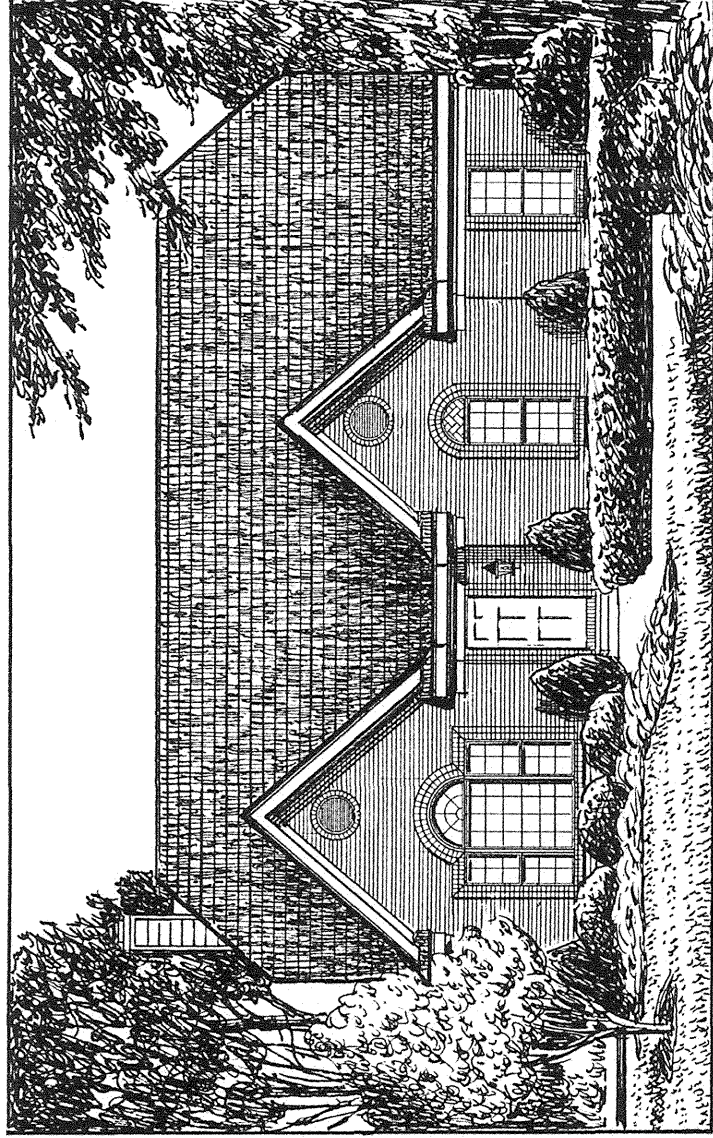

Creative HOME DESIGNS, Inc.

Memphis Murfreesboro
(901) 386-3660 • (615) 890-2855

Member
NAHB

LIVING AREA DOWN: ----- 2000
LIVING AREA UP: ----- 385
TOTAL LIVING AREA: ----- 2385
FUTURE AREA UP: ----- 266