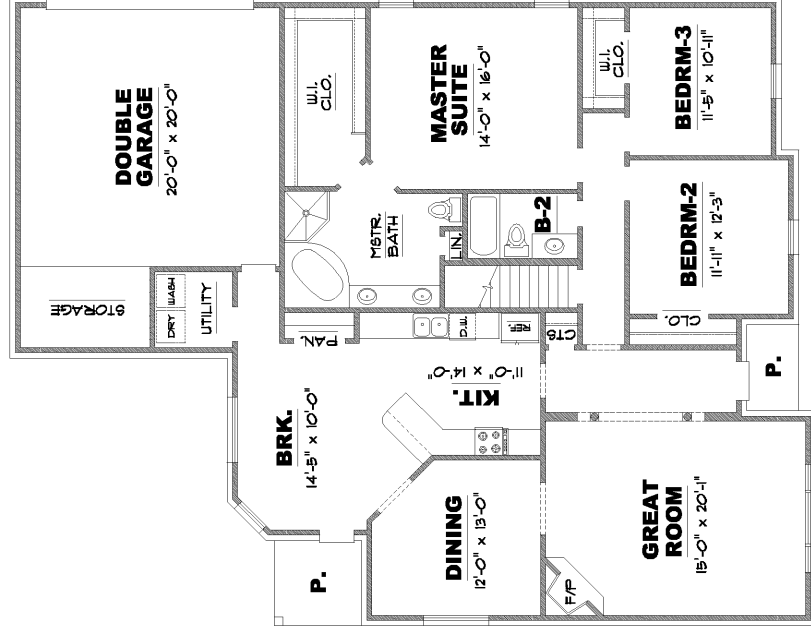

Creative HOME DESIGNS, Inc.

Memphis Murfreesboro
(901) 386-3660 • (615) 890-2855

Member
NAHB

LIVING AREA DOWN: ----- 2000
LIVING AREA UP: ----- 385
TOTAL LIVING AREA: ----- 2385
FUTURE AREA UP: ----- 266

PLAN# 23-27