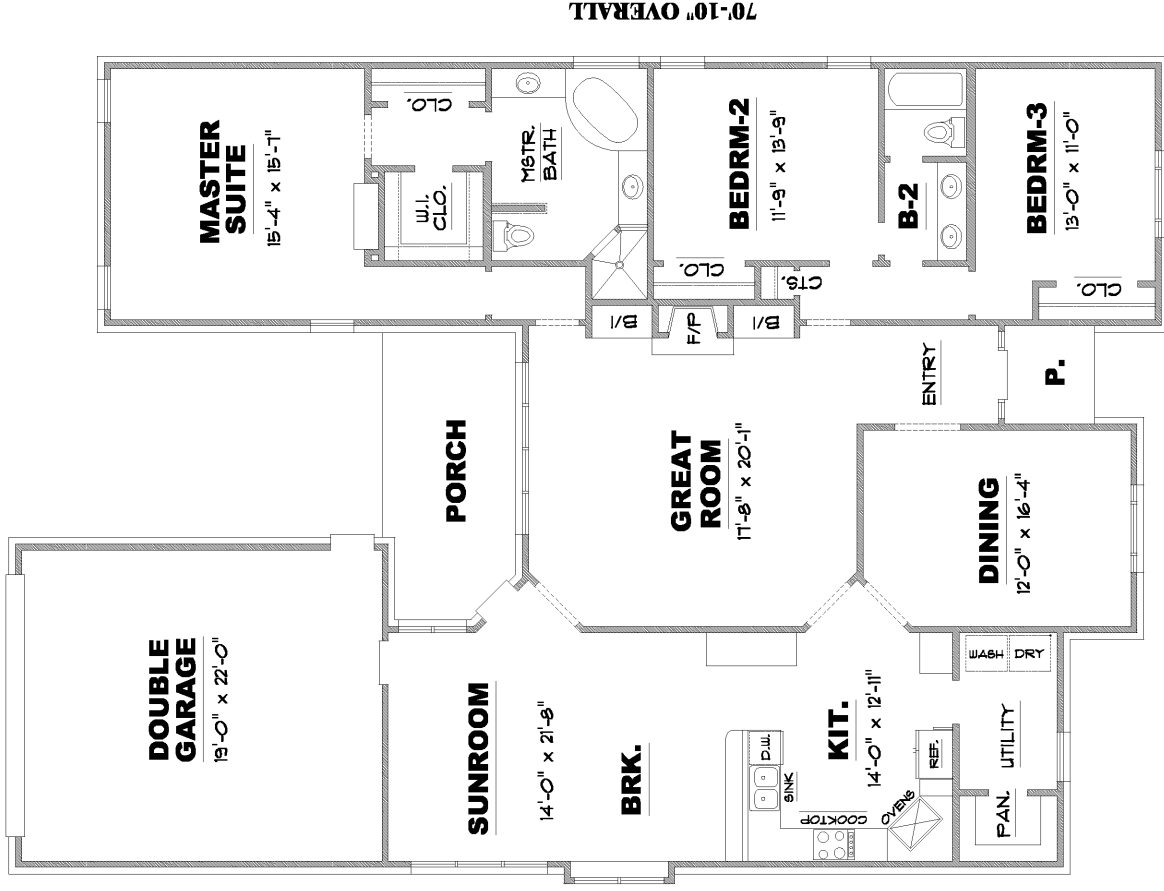

Creative HOME DESIGNS, Inc.

Memphis Murfreesboro
(901) 386-3660 • (615) 890-2855

Member
NAHB

TOTAL LIVING AREA: ----- 2393

FIRST FLOOR PLAN

PLAN# 22-14