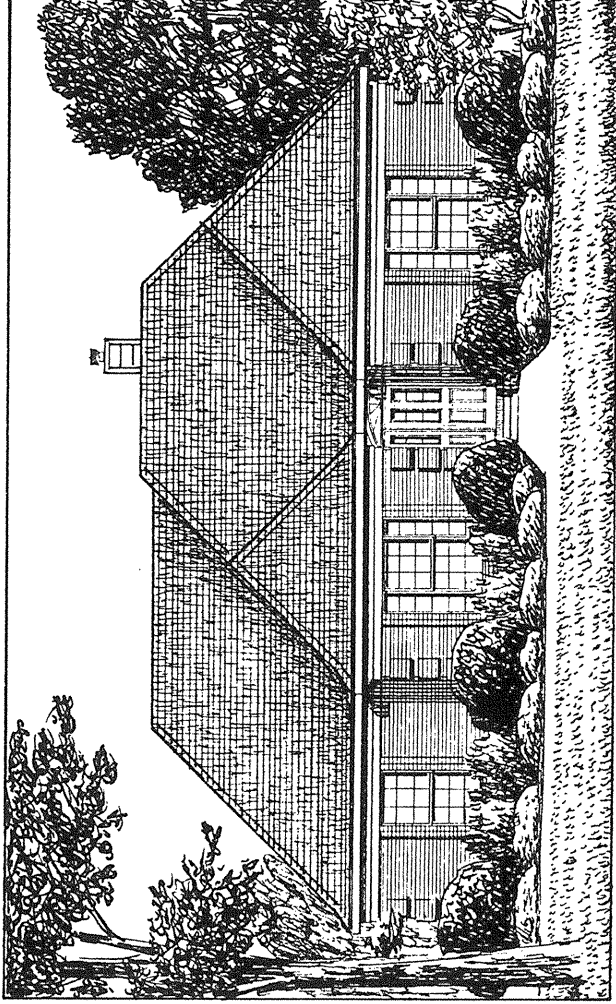

Creative HOME DESIGNS, Inc.

Memphis Murfreesboro
(901) 386-3660 • (615) 890-2855

Member
NAHB

TOTAL LIVING AREA: ----- 2393

FIRST FLOOR PLAN

PLAN# 22-14