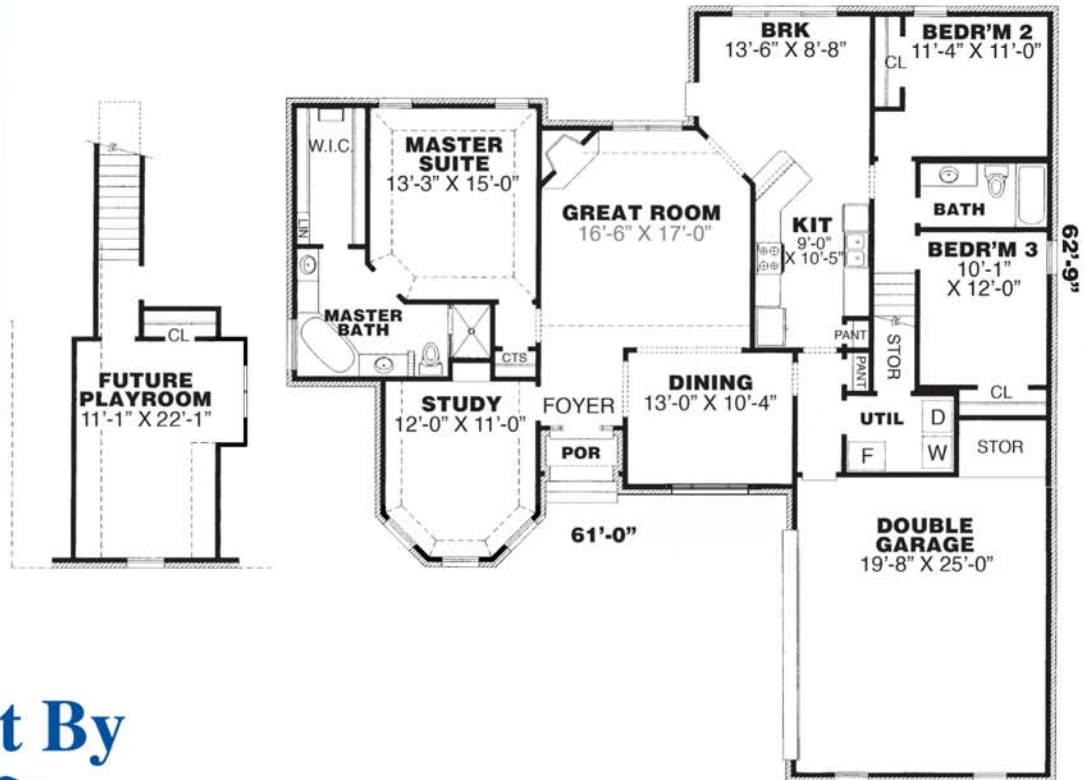

Woodside

Living down: 1986
Living up: 26
Total living: 2012
Future playroom: 288

Copyright © by Creative Home Designs, Inc.: These plans are protected under the Federal Copyright Laws. All rights reserved.

Floor plan dimensions are approximate. Consult working drawings for actual dimensions and information. Elevations are artists' conceptions.

Homes Built By

Creekside
 HOMES, LLC

Plan 19-23P1