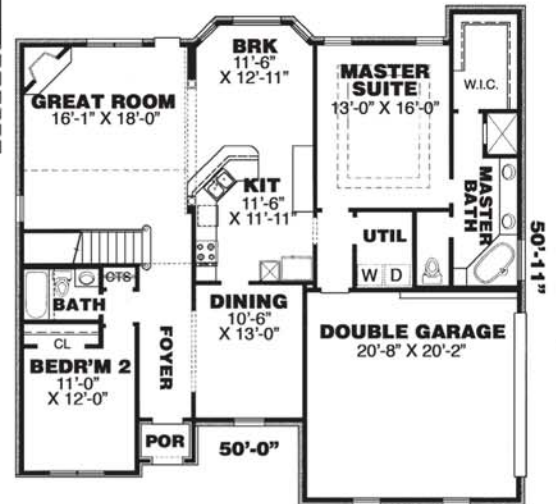

Williamsburg

Living down: 1721
Living up: 652
Total living: 2373
Future playroom: 396

Copyright © by Creative Home Designs, Inc.: These plans are protected under the Federal Copyright Laws. All rights reserved.

Floor plan dimensions are approximate. Consult working drawings for actual dimensions and information. Elevations are artists' conceptions.

Elevation A

Homes Built By

Creekside
 HOMES, LLC

Plan 23-28Z

Alternate elevation B for Williamsburg

Stone is an upgrade feature

Floor plan and square footage might vary slightly